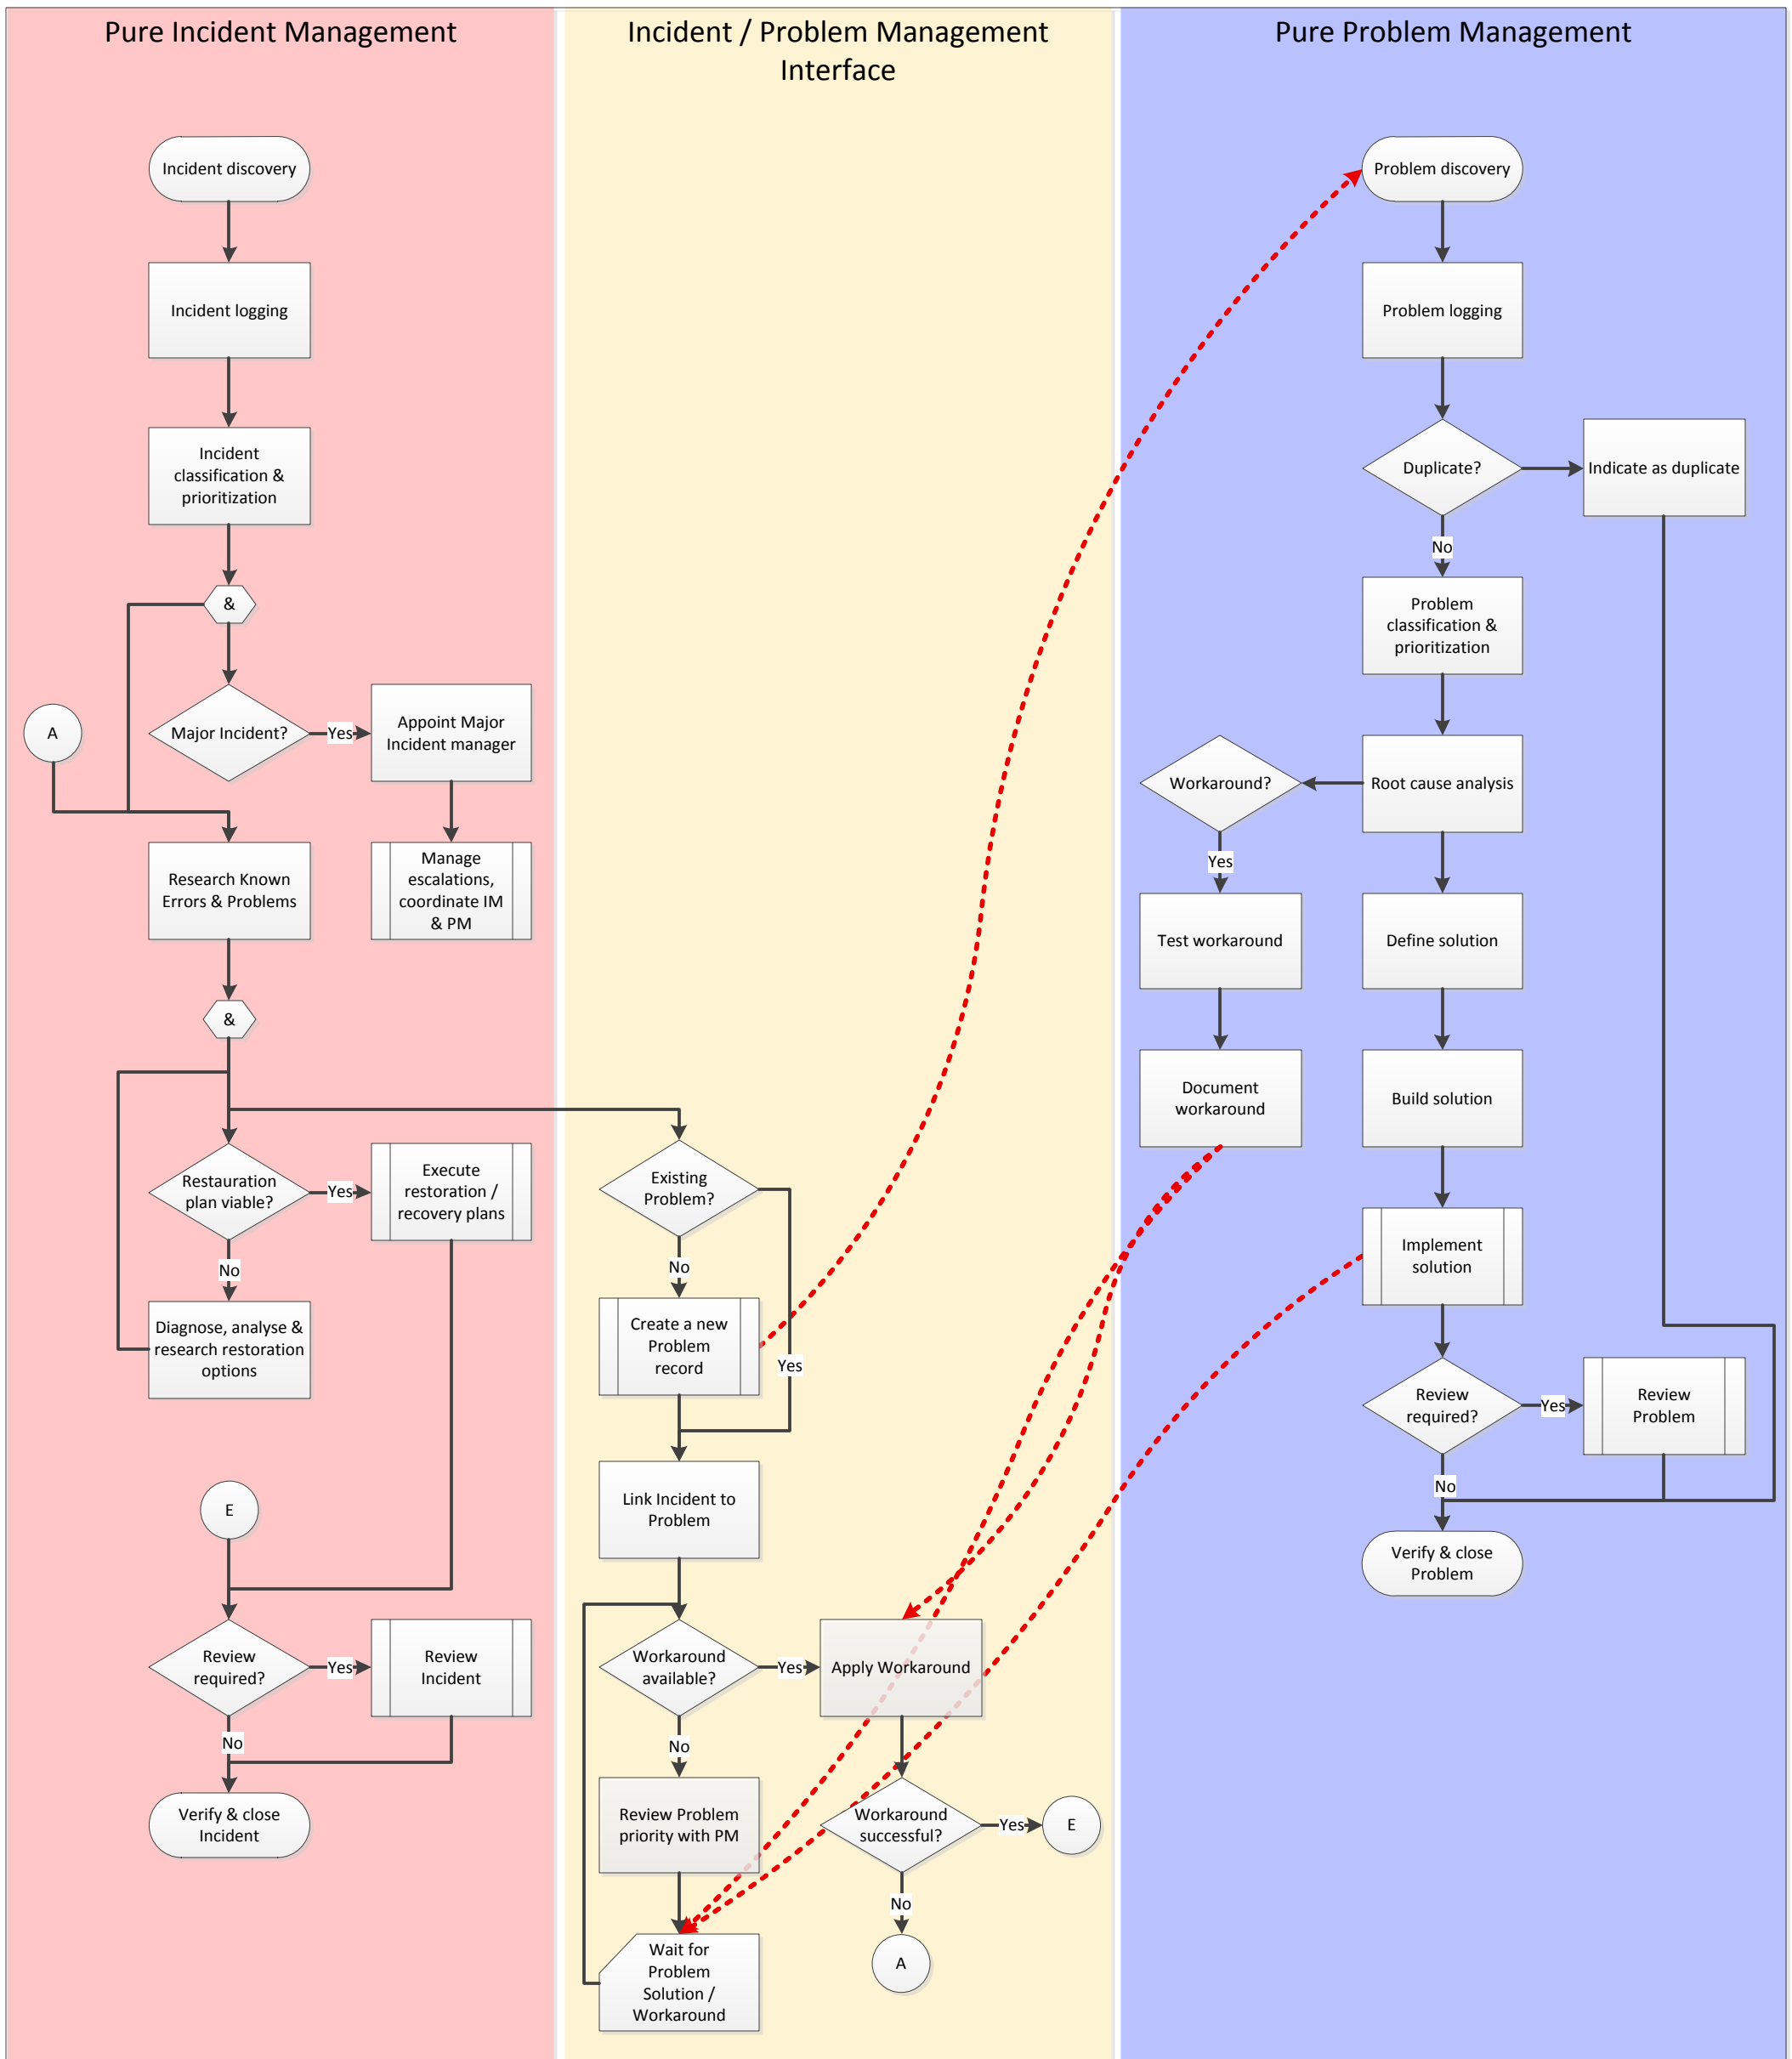

Incident- & Problem Management Overview Chart

Created by Marc Buzina
<http://buzina.wordpress.com>

You may use this work freely as long as you attribute the author.
 CC attribution 3.0